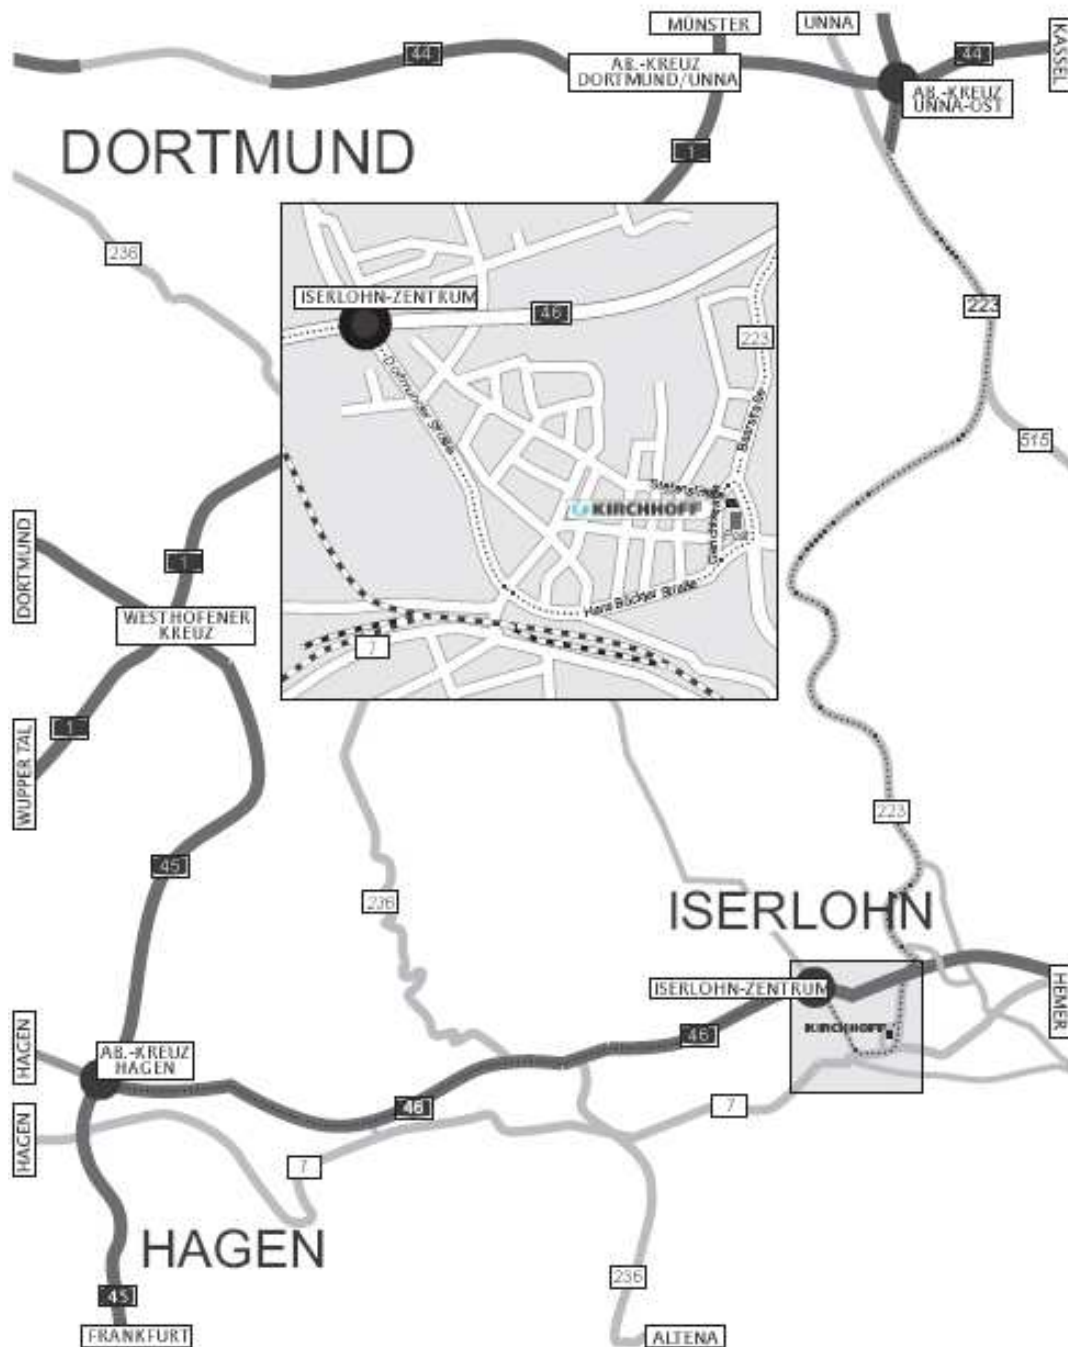

Your route to us:

Autobahn 45

from Hagen, departure interchange Hagen, departure Iserlohn A 46, departure Iserlohn-centre, turn right on the traffic light, direction centre (Dortmunder Str.), stay on the left side for 2 km, turn left on the next traffic light in direction to Unna/Nußberg/Iserlohner Heide, on the left side you can see the post office (the KIRCHHOFF building is next to it), turn left on the next traffic light in direction to Almelo-Halle/Stadtwerke, on the left side you can see our building.

Autobahn 44

From Kassel, departure interchange Unna-Ost, stay on the B223 to Iserlohn, drive under the Autobahn in Iserlohn (Baarstraße) and turn right on the next traffic light in direction to Almelo-Halle/Stadtwerke, on the left side you can see our KIRCHHOFF building.